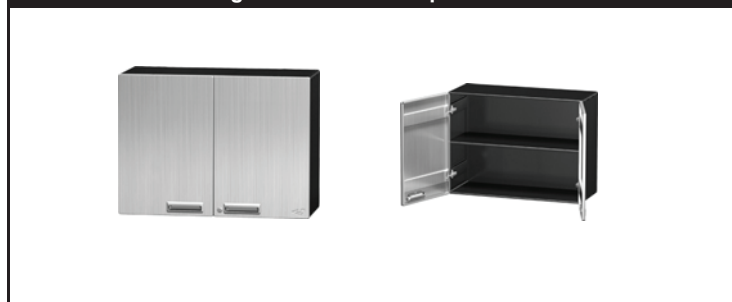

24" Overhead Storage Cabinet – 12" depth

Item / Finish	Item #	List Price
24" Overhead Cabinet - Black	24OCC-BK	$190
Upper Door Set - Stainless Steel	24UDS-SS	$134
Upper Door Set - Powder Coat	24UDS-SL	$72

Product Description

Cabinet Includes: (1) 24"H x 30"W x 12"D satin black powder coat case, (4) case bumpers, (1) black shelf and (4) black shelf clips, (2) black right corner brackets, (2) black left corner brackets, (6) single e-clips, (2) double e-clips, (4) 12" black rods, (9) black rod screws, (5) black panel screws, instructions.

Door Set Includes: (1) 24"H x 15"W x 0.67"D upper/overhead door set in satin silver metallic powder coat (S7.3) or vertical line finish stainless steel 430 (S7.2), (1) right door two-point lock set, (2) silver door handles, (4) overlay hinges, (4) case hinge plates, (18) hinge screws, instructions, assembly required.

Item	Product Dimensions			Packaging Specs				
	D"	W"	H"	L"	W"	H"	GW	CU
cabinet case	12	30	24	2.76	33.64	27.56	42.9	1.48
door set	0.67	15	24	2.76	17.32	27.56	14.96	0.76