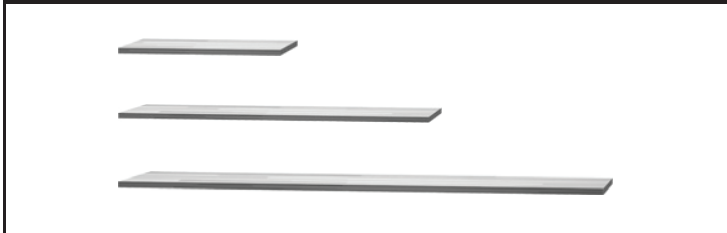

Work Surfaces

Item / Finish	Item #	List Price
30" Beech Work Surface	BWS302400-S70	$163
60" Beech Work Surface	BWS602400-S70	$314
90" Beech Work Surface	BWS902400-S70	$470

Product Description

Includes: (1) 1.25"H x ___"W x 24"D face grain Beech welded butcher-block hardwood work surface with 3/16" radius top edge and UV cured Durakryl 102 clear finish and instructions.

Also includes work surface attachment bracket kits:

- 30" = (4) black work surface attachment brackets, (9) black screws.
- 60" = (8) black work surface attachment brackets, (18) black screws.
- 90" = (12) black work surface attachment brackets, (27) black screws.

Item	Product Dimensions			Packaging Specs				
	D"	W"	H"	L"	W"	H"	GW	CU
30" Work Surface	24	30	1.25	2	33	27	27	0.87
60" Work Surface	24	60	1.25	2	63	27	52	1.66
90" Work Surface	24	90	1.25	2	93	27	77	2.45