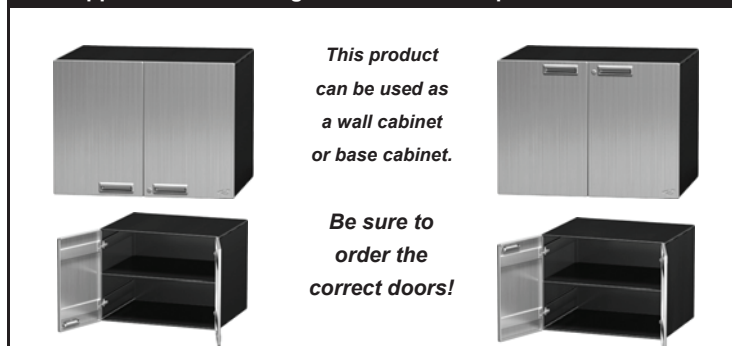

24" Upper or Lower Storage Cabinet – 24" depth

Item / Finish	Item #	List Price
24" Upper/Lower Cabinet - Black	24-SCC-BK	$287
Upper Door Set - Stainless Steel	24UDS-SS	$134
Upper Door Set - Powder Coat	24UDS-SL	$72
Lower Door Set - Stainless Steel	24LDS-SS	$134
Lower Door Set - Powder Coat	24LDS-SL	$72

Product Description

Cabinet Includes: (1) 24"H x 30"W x 24"D satin black powder coat case, (4) case bumpers, (1) black shelf and (4) black shelf clips, (2) black right corner brackets, (2) black left corner brackets, (6) single e-clips, (2) double e-clips, (4) 24" black rods, (9) black rod screws, (5) black panel screws, instructions.

Door Set Includes: (1) 24"H x 15"W x 0.67"D upper/overhead door set in satin silver metallic powder coat (S7.3) or vertical line finish stainless steel 430 (S7.2), (1) right door two-point lock set, (2) silver door handles, (4) overlay hinges, (4) case hinge plates, (18) hinge screws, instructions, assembly required.

Item	Product Dimensions			Packaging Specs				
	D"	W"	H"	L"	W"	H"	GW	CU
cabinet case	24	30	24	4.14	33.64	27.56	74.54	2.22
door set	0.67	30	24	2.76	17.32	27.56	14.96	0.76