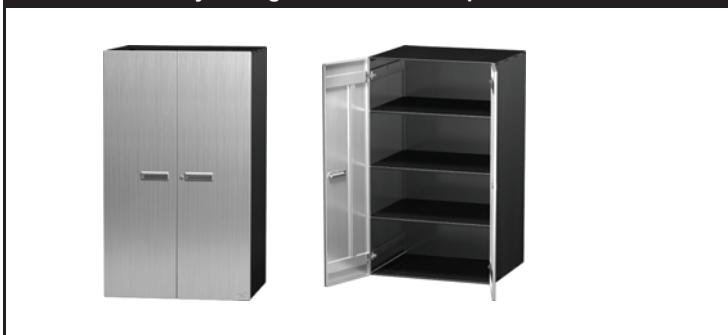

54" Lower / Utility Storage Cabinet – 24" depth

Item / Finish	Item #	List Price
54" Cabinet - Black (part 1)	54SCS-BK	$217
54" Cabinet - Black (part 2)	54SCT-BK	$217
Door Set - Stainless Steel	54LDS-SS	$251
Door Set - Powder Coat	54LDS-SL	$133

Product Description

Cabinet Includes: (1) 54"H x 30"W x 24"D satin black powder coat case, (4) case bumpers, (3) black shelves and (12) black shelf clips, (1) hang rod, (2) black right corner brackets, (2) black left corner brackets, (6) single e-clips, (2) double e-clips, (4) 24" black rods, (9) black rod screws, (5) black panel screws, instructions. (MUST PURCHASE PART 1 & 2)

Door Set Includes: (1) 54"H x 15"W x 0.67"D upper/overhead door set in satin silver metallic powder coat (S7.3) or vertical line finish stainless steel 430 (S7.2), (1) right door two-point lock set, (2) silver door handles, (4) overlay hinges, (4) case hinge plates, (18) hinge screws, instructions, assembly required.

Item	Product Dimensions			Packaging Specs				
	D"	W"	H"	L"	W"	H"	GW	CU
cabinet case (1)	-	-	-	2.36	56.69	33.46	70.4	2.59
cabinet case (2)	-	-	-	5.31	33.46	27.56	72.12	2.83
overall case size	24	30	54	-	-	-	-	-
door set	0.67	15	54	2.36	56.69	17.32	33.18	1.34